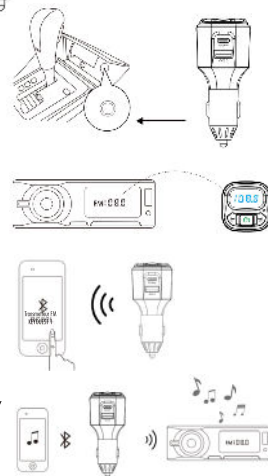

Garantie

The products are guaranteed not to fail due to manufacturing defects. This warranty does not cover defects due to misuse or normal wear and tear, so please keep your invoice attached to this guide.

SRDI declares that the product «FM transmitter» is in compliance with Directives 2014/53/EU & 2011/65/EU. The full EU Declaration of Conformity is available on our KeyOuest website at: www.keyouest.fr

Non-contratual visuals

SRDI - 85430 La Boissière des Landes FRANCE