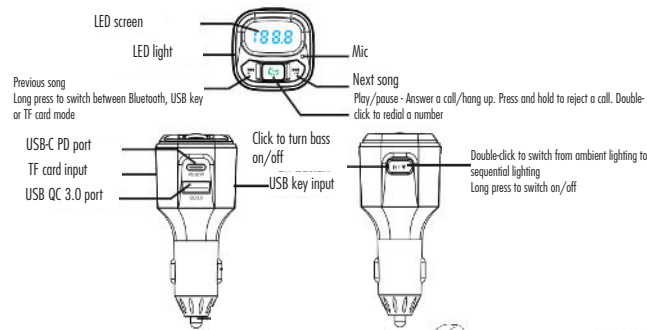

If you have a pacemaker or other prosthesis, ask your doctor for advice.

- The device operates within a radius of approximately 10 metres. The communication range may vary depending on obstacles (people, metal, walls, etc.) or the electromagnetic environment.
- Do not use cleaning products containing alcohol, ammonia, benzene or abrasive substances. If cleaning is necessary, use a soft cloth, dampened as necessary with a small amount of water or water and mild soap.
- Store the product in a dry place. Never place or use the product in damp conditions.
- Do not place the product next to a heat source.
- Stop using this product if any abnormalities occur, such as an abnormal smell, overheating, discolouration or change in shape.

2024/01/10/1/MMS

PRODUCT USE

MAIN FUNCTIONS

OPERATING

1. Insert the product into the car's cigarette lighter after starting the vehicle.
2. The product switches on automatically after insertion.
3. Switch on your car's FM radio and select the blank FM channel.
4. Set the product's frequency to that of the car radio.

5. Activate your phone's Bluetooth, find the «Transmetteur FM KEYUEST 1» Bluetooth device and connect it.

6. Once the connection is established, you can listen to music, browse or make/answer calls.

FM FREQUENCY ADJUSTMENT

Press and hold the button, the frequency displayed is flashing.
Click on the button to increase the frequency by 0.1. Press and hold the button to continue increasing the frequency.
Click on the button to reduce the frequency by 0.1. Press and hold the button to continue reducing the frequency.
Click on the button to save frequency.

VOLUME ADJUSTMENT

The maximum volume is set by default and cannot be adjusted.

SOLVING THE MAIN PROBLEMS

The product does not switch on.

Check that the product is in contact with the cigarette lighter.

I've plugged in my USB key but I can't hear the music.

Check that the USB device is properly connected to the transmitter, or try another USB device.

Check that the file format on the USB device can be supported by the product.

Make sure the volume is not set to 0.

There's noise but no sound.

Check that the transmitter is not paused.

Make sure the volume is not set to 0.

Make sure you have chosen a frequency that does not correspond to a radio station.

There's no sound coming from my car speakers.

Check that the transmitter is switched on.

Make sure the volume is not set to 0.

Check that the frequency is the same between the radio and the transmitter.